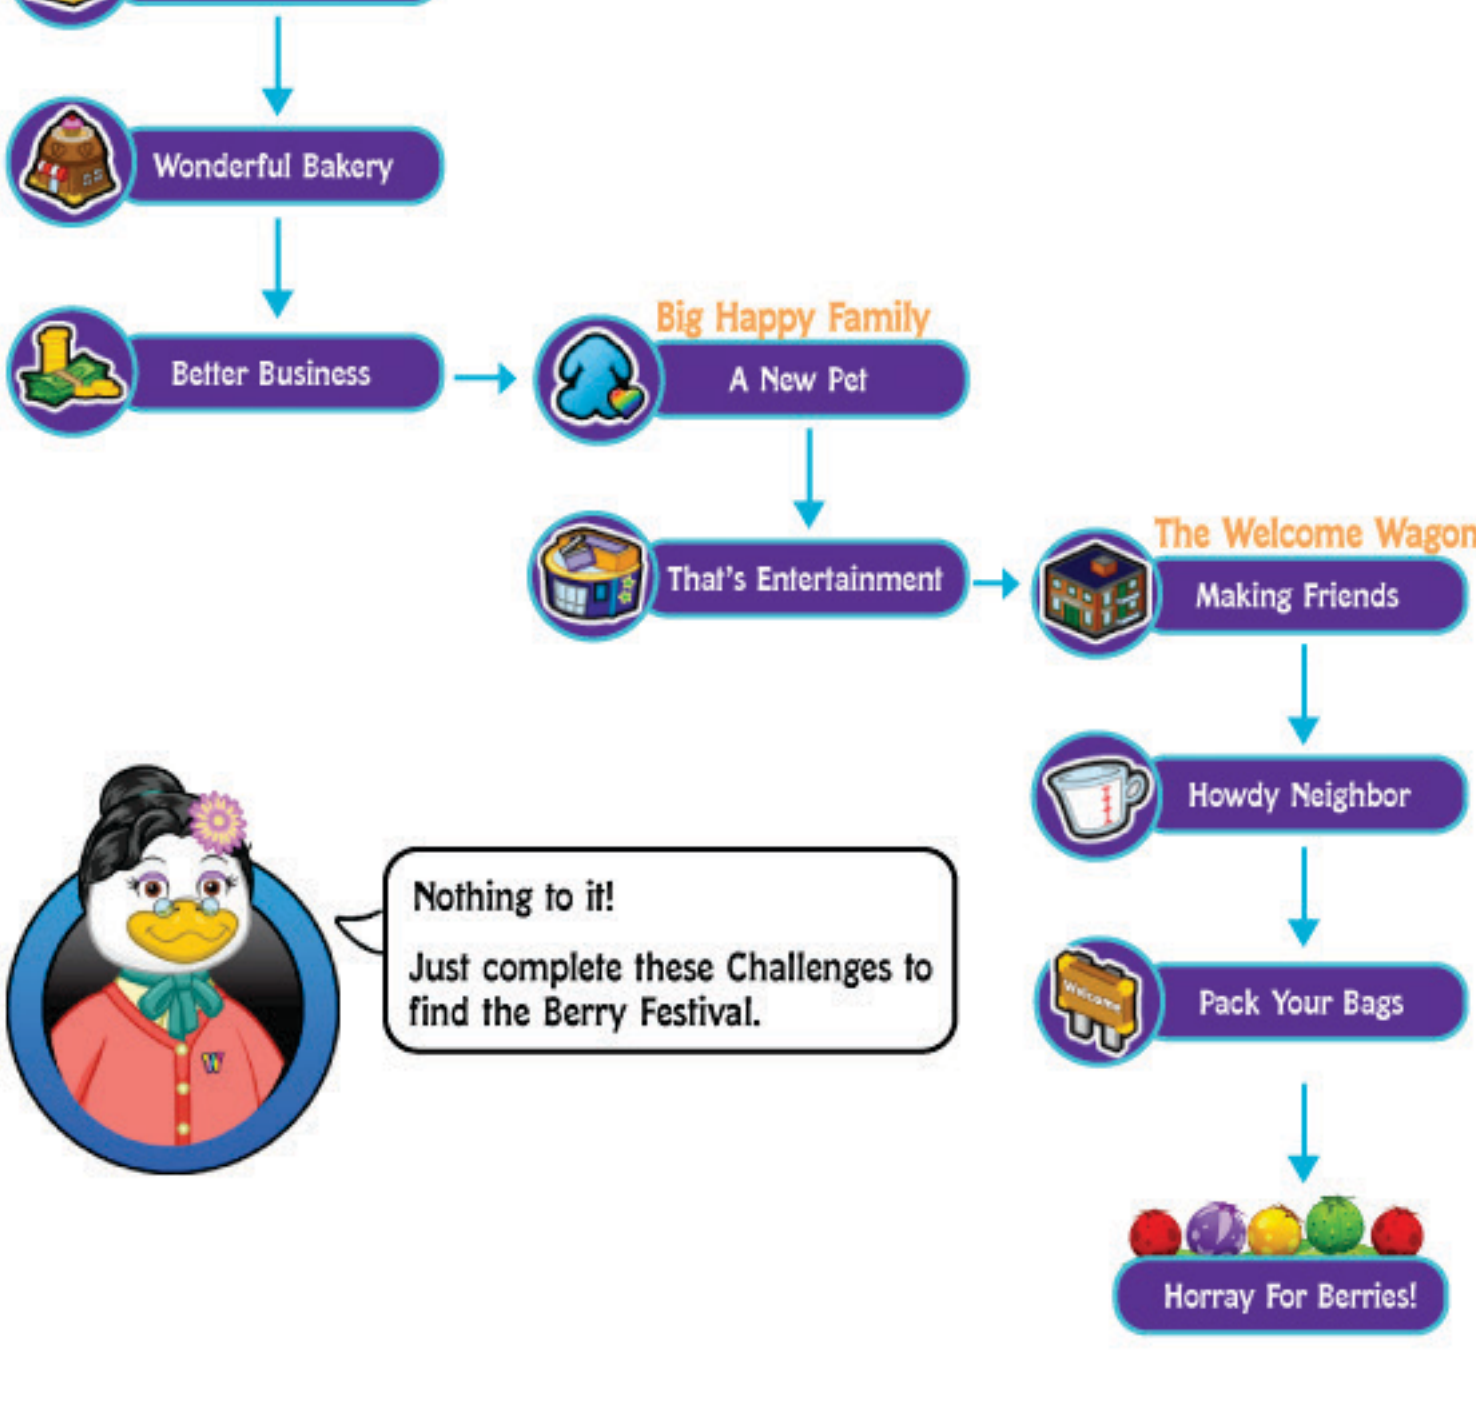

The Berry Festival is in full swing in Webkinz Friends! I'm here to help you get started in 5 easy steps!

1

Playing Webkinz Friends

Webkinz Friends is a Facebook game that you can play on your Facebook account. In order to access the game, simply search it up and select Webkinz Friends!

With a little work, your Kinzville can thrive!

2

Starting the Berry Festival

Look for this Challenge icon on your list to begin the Festival!
Don't worry if you don't have it yet. I've put together a handy list of Challenges you must complete first!

Nothing to it!
Just complete these Challenges to find the Berry Festival.

3

The Berry Festival Challenges

There are three NEW Challenges that you need to collect berries for!
Each Challenge will even award you an item to send back to your Webkinz.com account!