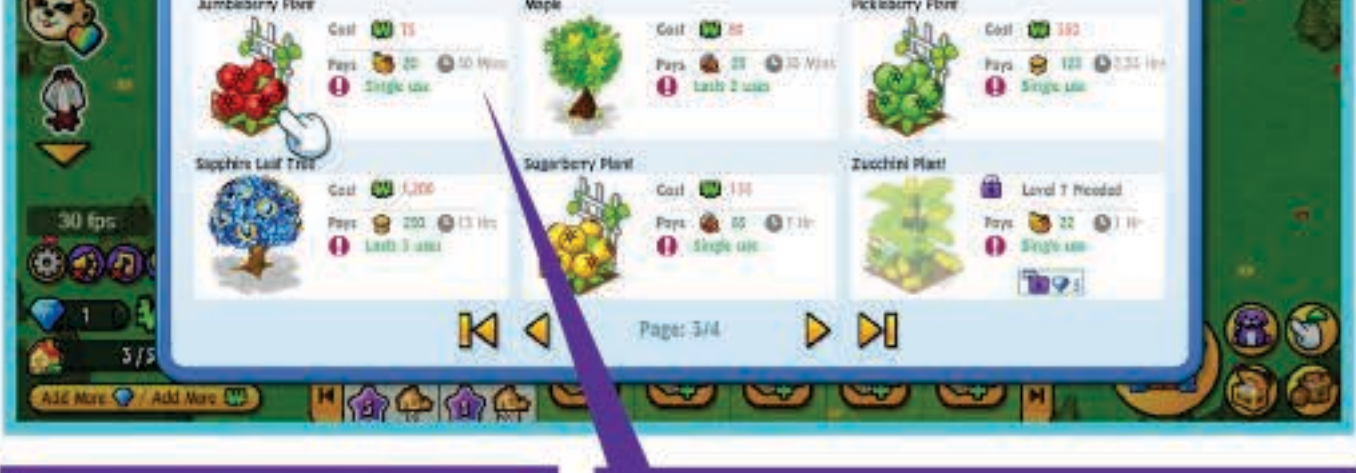

Wow, a Jam Maker's Pantry is an exclusive Webkinz item so it's very valuable!

Remember to send your Webkinz Friends Prizes back to your Webkinz.com account to use them.

4

Collecting the Berries

You will find the berries in the Resources tab of the KinzMart.